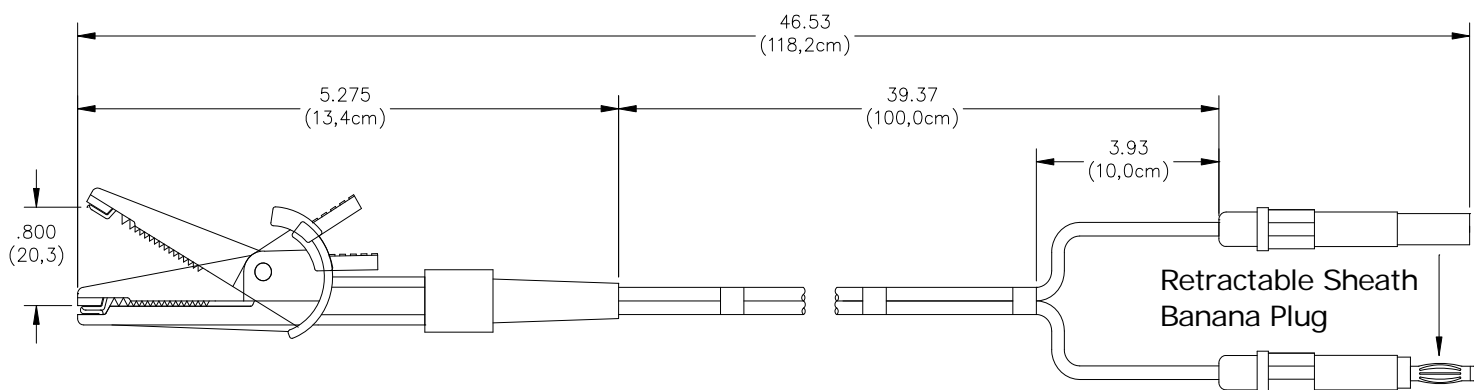

**Model 6730  
Wide Jaw Kelvin Lead Set**

**Features**

- True wire four wire lead set with gold plated alligator clips that open to a wide .800" (20.3mm).
- Long leads, over 46" (188 cm).
- Standard banana plugs with retractable sheath allows versatility in connecting to equipment.
- Color coded for easy source and sense identification.

**Materials**

Alligator Contacts:	Gold Plated Brass
Banana Plugs:	Nickel Plated Beryllium Copper
Spring:	Steel
Insulation:	Nylon 65, Nylon 6, Lucel, PVC
Wire:	Silicone

**Ratings**

Operating Voltage:	33 Vrms / 70 Vdc Max.
Current:	2A Max.
Temperature:	-10° to +55°C

All dimensions are in inches. Tolerances (except noted): .xx = ±.02" (.51 mm), .xxx = ±.005" (.127 mm). All specifications are to the latest revisions. Specifications are subject to change without notice. Registered trademarks are the property of their respective companies.