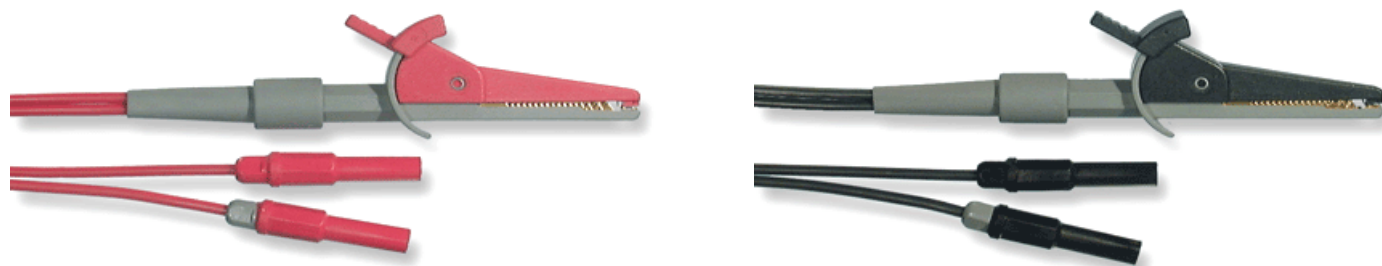

**Model 6730  
Wide Jaw Kelvin Lead Set**

**Features**

- True wire four wire lead set with gold plated alligator clips that open to a wide .800" (20.3mm).
- Long leads, over 46" (188 cm).
- Standard banana plugs with retractable sheath allows versatility in connecting to equipment.
- Color coded for easy source and sense identification.

**Materials**

Alligator Contacts:	Gold Plated Brass
Banana Plugs:	Nickel Plated Beryllium Copper
Spring:	Steel
Insulation:	Nylon 65, Nylon 6, Lucel, PVC
Wire:	Silicone

**Ratings**

Operating Voltage:	33 Vrms / 70 Vdc Max.
Current:	2A Max.
Temperature:	-10° to +55°C