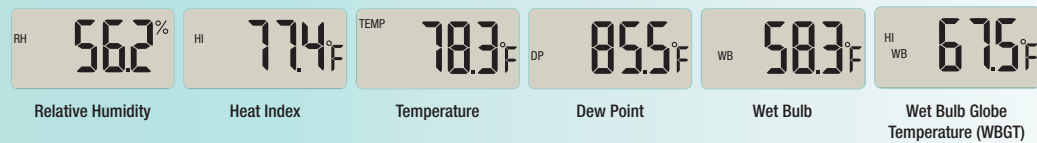

RH25 Heat Index Psychrometer

Extech's pocket-sized Heat Index Psychrometer Pen easily monitors Heat Index during hot humid days to prevent heat stroke during outdoor activities, sporting events or, indoor workplace. Its pen-sized design makes it convenient to fit into your pocket and carry it wherever you go!

Measurement/Calculation modes:

Features

- Heat Index measures how hot it feels when Humidity is combined with temperature, air movement, and radiant heat. Wet Bulb Globe Temperature (WBGT) considers the effects of temperature, humidity, and direct or radiant sunlight
- Built-in multiparameter sensor measures Heat Index, WBGT, Humidity, Ambient Temperature, Temperature, Dew Point and Wet Bulb
- User Programmable Heat Index/WBGT alarm
- Min/Max/Average
- Data Hold
- Auto power off with disable
- Complete with CR2032 battery

Specifications	Range	Resolution	Basic Accuracy
Temperature	-4 to 122°F (-20 to 50°C)	0.1°F/°C	±1°F/0.6°C
Relative Humidity	0 to 99.9%RH	0.1%RH	±3%RH
Wet Bulb	-4 to 122°F (-20 to 50°C)	0.1°F/°C	
Dew Point	-108.4 to 122°F (-78 to 50°C)	0.1°F/°C	
Heat Index	-50.8 to 401°F (-46 to 205°C)	0.1°F/°C	
WBGT	-13 to 130°F (-25 to 54.5°C)	0.1°F/°C	
Dimensions	5.5x1.4x0.7" (140x35x18mm)		
Weight	1.8oz (50g)		