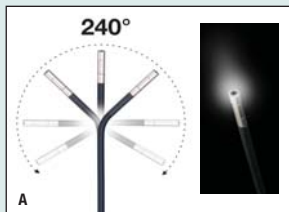

# High Definition Wireless Articulating VideoScope

**6mm diameter camera with 240° articulating tip for best viewing angle**

Easy one-hand operation of the articulating camera tip facilitates viewing in obstructed areas where standard camera tips cannot access. Images and videos are viewed on the large high resolution color display and can be stored in SD memory card (included)

## Features:

- A built-in wireless transmitter in your camera cable control allows you to transmit video up to 100ft (30m) from the measurement point to your monitor
- 6mm diameter camera head with 1m semi-rigid cable retains configured shape and 240° camera probe rotation
- 5.7" color LCD\* TFT with high definition 640 x 480 VGA pixel resolution
- Mini, high-resolution water-proof (IP57) camera head
- Rugged oil/chemical resistant and water/drop proof housing (IP67/2m)
- Non-slip ergonomic handles for ambidextrous use
- SD memory card included to store >15,000 images
- Video recording (up to 4 hours) with Voice annotation
- AV output for viewing images and video directly on a monitor
- Video and images can be transferred to a PC via the SD card or USB output

Specifications	
<b>Camera</b>	
Minimum Focus distance	2.36" (60mm); macro: 0.59" (15mm)
Field of View	65°
Shaft diameter	0.24" (6mm)
Working length	39" (1m)
Camera Tip bending	240° (120° left, 120° right)
<b>Borescope</b>	
*LCD Color TFT Display	5.7" (14.5cm) size; 5.3" (13.5cm) viewable
Pixels	640 x 480 VGA pixel resolution (320 x 240 for 4mm camera)
Frame Rate	30 fps frame rate (NTSC & PAL)
SD Card	2GB SD memory card included (supports up to 32GB SD storage)
Operating	up to 4 hours AVI video

- A.** Articulating (6mm diameter) camera tip adjusts up to 240° viewing angle with four built-in bright LED lights illuminate dark areas
- B.** Articulating Camera Probe with built-in Wireless transmitter:
- a. Articulating camera tip control knob
  - b. Hand strap (behind probe)
  - c. LED lamp dimmer control buttons
  - d. Power Button